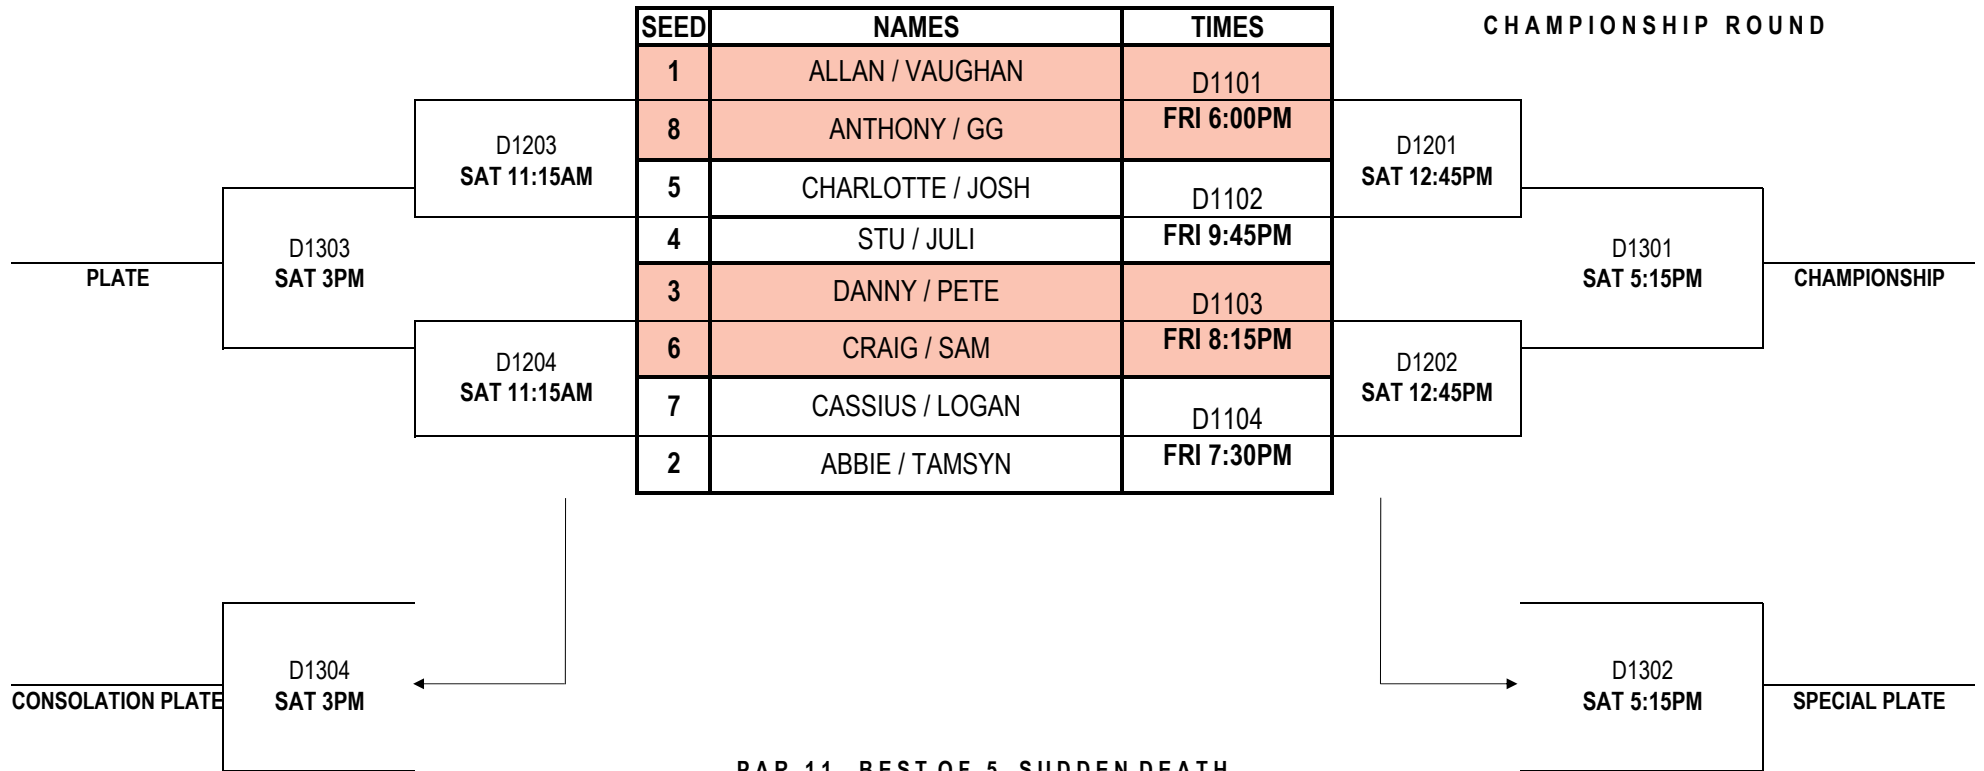

TARANAKI DOUBLES 2022

DIVISION 1

PAR 11, BEST OF 5, SUDDEN DEATH

SEED	NAME
1	ALLAN / VAUGHAN
2	ABBIE / TAMSYN
3	DANNY / PETE
4	STU / JULI
5	CHARLOTTE / JOSH
6	CRAIG/SAM
7	CASSIUS/LOGAN
8	ANTHONY/GG