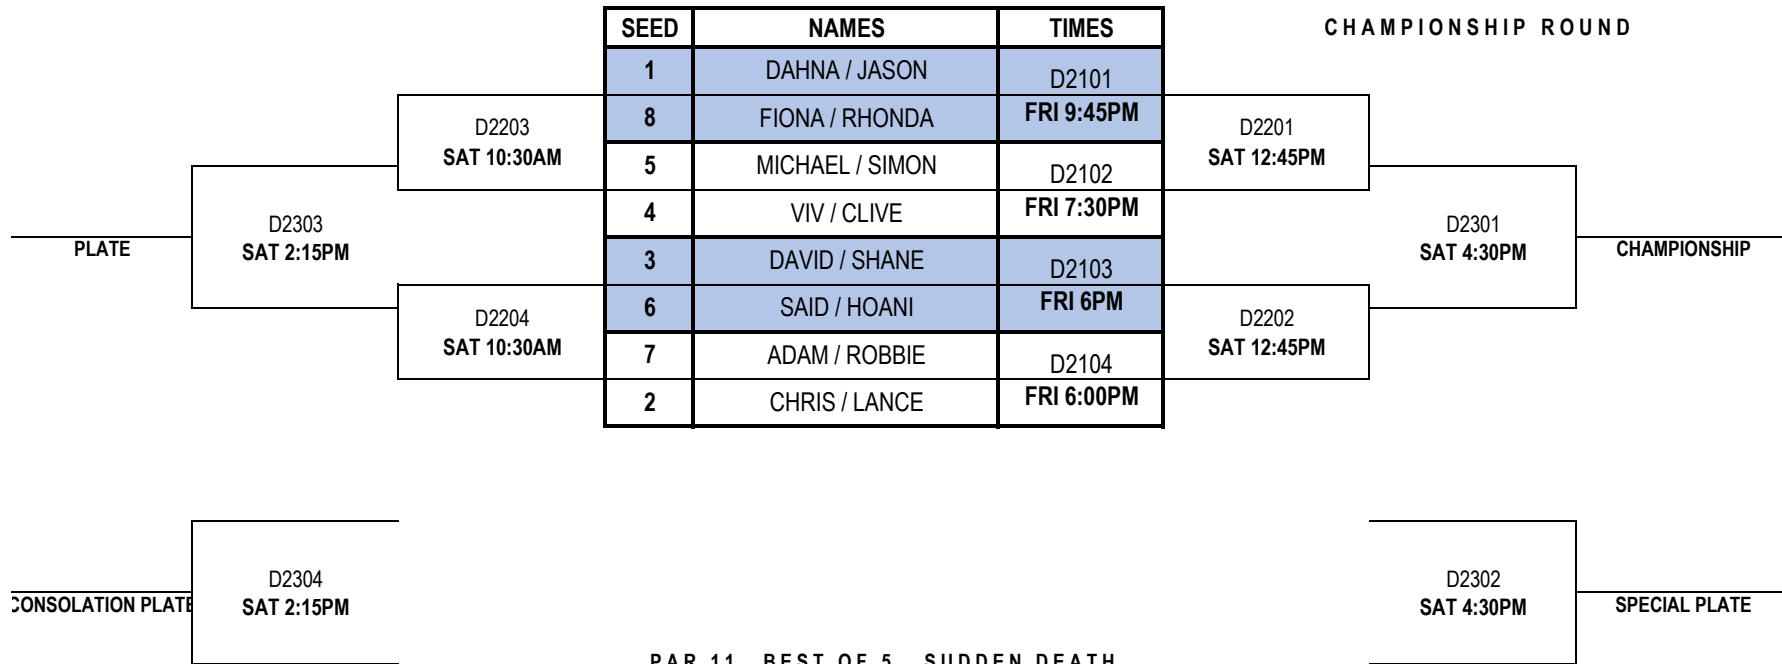

TARANAKI DOUBLES 2022

DIVISION 2

PAR 11, BEST OF 5, SUDDEN DEATH

SEED	NAME
1	DAHNA / JASON
2	CHRIS / LANCE
3	DAVID / SHANE
4	VIV / CLIVE
5	MICHAEL / SIMON
6	SAID / HOANI
7	ADAM / ROBBIE
8	FIONA / RHONDA