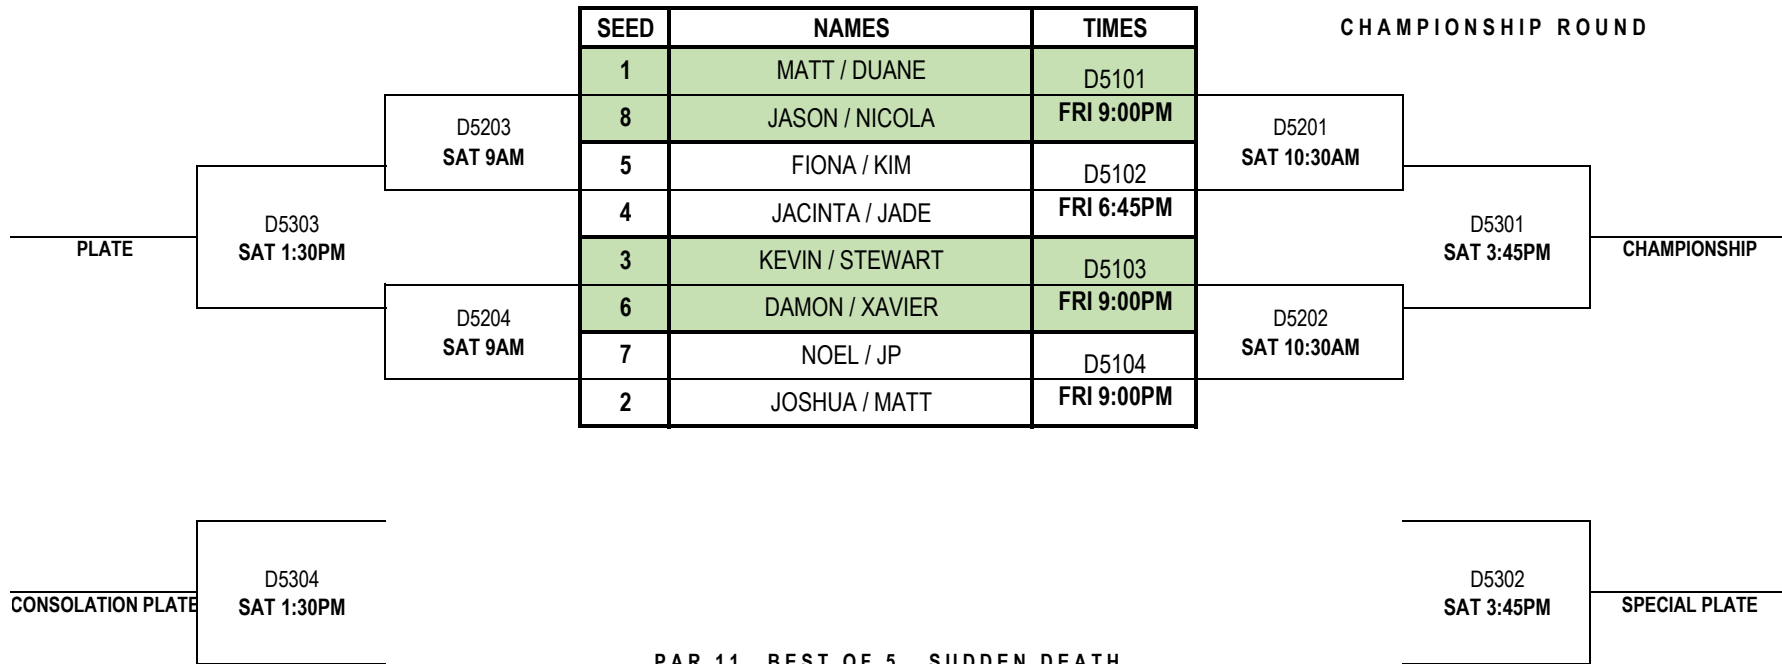

# TARANAKI DOUBLES 2022

## DIVISION 5

PAR 11 , BEST OF 5 , SUDDEN DEATH

| SEED | NAME            |
|------|-----------------|
| 1    | MATT / DUANE    |
| 2    | JOSHUA / MATT   |
| 3    | KEVIN / STEWART |
| 4    | JACINTA / JADE  |
| 5    | FIONA / KIM     |
| 6    | DAMON / XAVIER  |
| 7    | NOEL / JP       |
| 8    | JASON / NICOLA  |